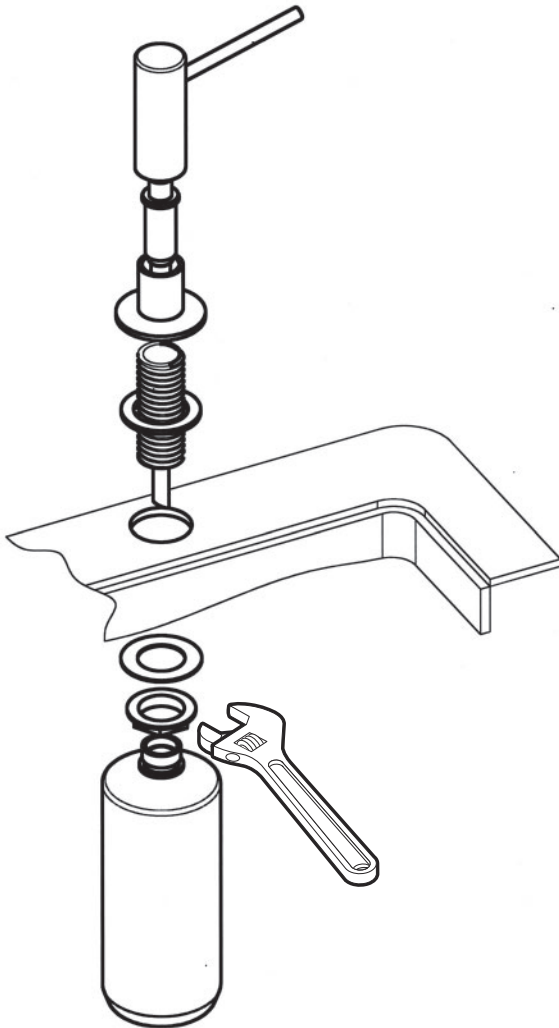

WARNING: Please carefully read and properly follow the instructions for installation found in this manual.

STEPS:

1

2