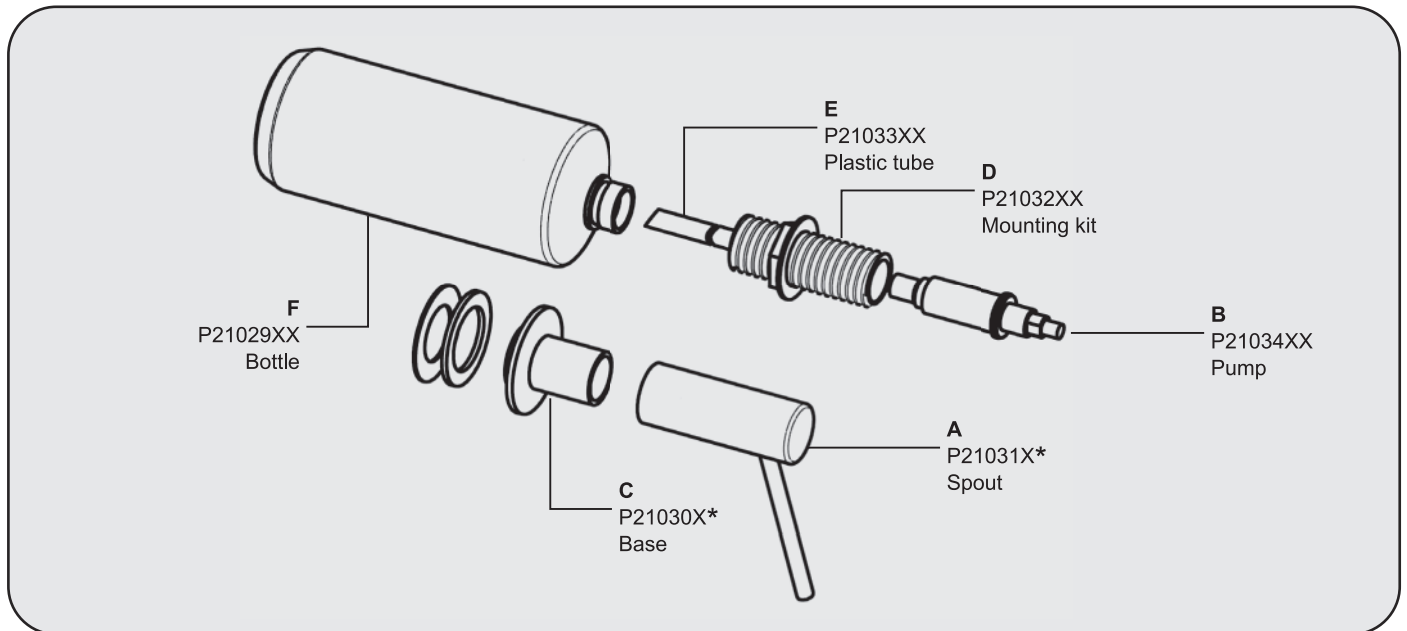

Gourmet Soap dispenser
Model LKGT1054

***INCLUDES:******RECOMMENDED TOOLS:*****SAVE FOR CONSUMER**

WARNING: Please carefully read and properly follow the instructions for installation found in this manual.