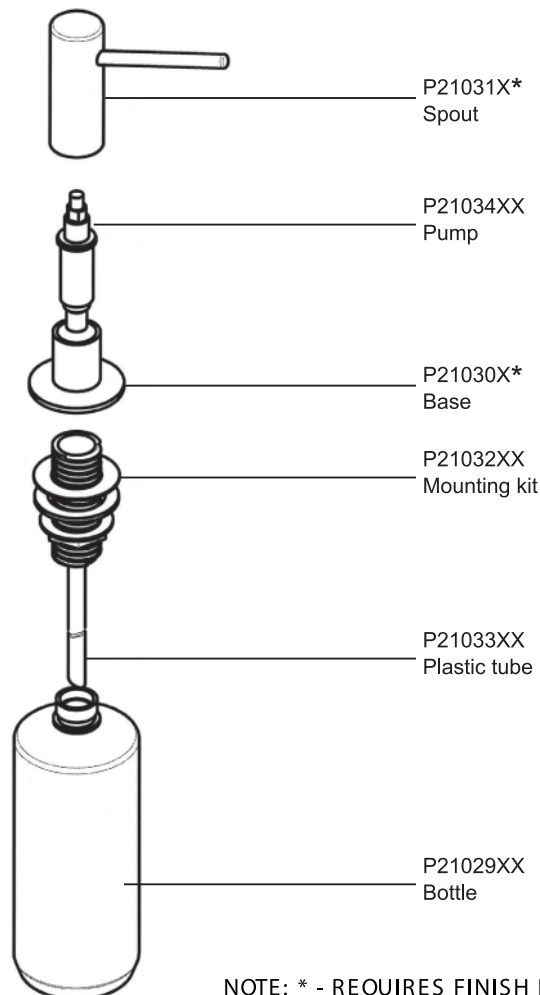

This warranty covers product installed in the United States and Canada.

REPLACEMENT PARTS

NOTE: * - REQUIRES FINISH DESIGNATION
CR - Chrome, NK - Brushed Nickel, RB - Oil Rubbed Bronze

11.09 (5131)