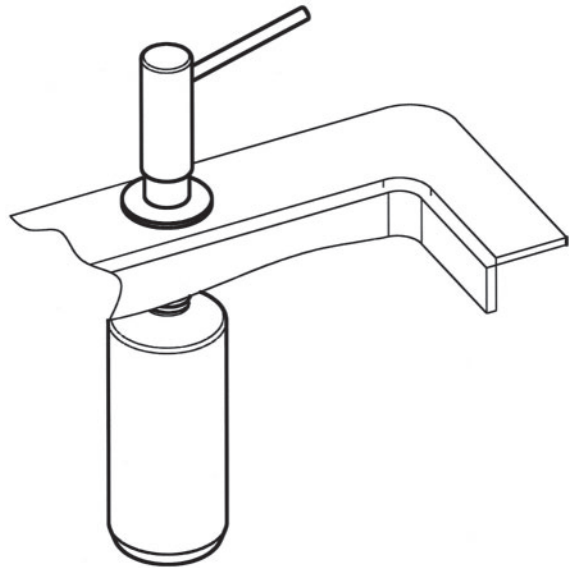

CARE AND CLEANING INSTRUCTIONS

Congratulations on your purchase of an Elkay product. Although your product is extremely durable, attention should be given to the care, cleaning and maintenance of this product. Cleaning agents and abrasives may cause damage, which may result in oxidation and discoloration.

By following these simple guidelines for proper care and cleaning, it will give you years of enjoyment:

TO CLEAN: Simply wipe gently with a damp cloth and blot dry with a soft towel.

A common rule of thumb is:

when you dry off your hands, dry off your product.

- Avoid build-up of soap, toothpaste or mineral deposits, as these tend to have an adverse effect on the appearance of the product.
- NEVER use cleaning products of any kind on this product – especially those containing ammonia, bleach or alcohol – or those with any form of abrasive.

FOR CARE AND MAINTENANCE:

1. The water in certain areas of the world can be very caustic - standing water around the product can cause damage. Be sure to remove standing water with a dry, soft cloth as soon as possible.
   - Before applying a protective coating, gently brush the entire fixture using a soft tooth brush. This will remove any dirt or deposit build-up.
   - These simple steps will add temporary protective coating to your faucet and extend the life of the finish.
2. Failure to follow care and cleaning will void your warranty. For additional information, please visit elkayusa.com.